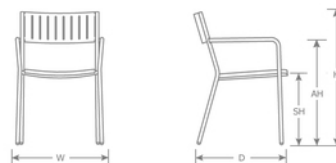

DETAILS

H	W	D	SH	AH	Lbs
32.5"	22"	23.5"	18"	26"	16

Outdoor/Indoor Stacking Armchair

E-coated powder coat finish

Frame: Tubular Steel

Seat/Back: Steel Slats

Stackability: 8

SHIPPING

Master Pack Quantity: 4

Master Pack Dimensions: 40" x 28" x 25"

Master Pack Weight: 74 Lbs.

Master Cartons/Pallet: 6

Freight Class: 150

FOB: PA 17042

Quick Ship Finishes:

24 A/Black