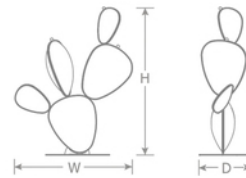

DETAILS

H	W	D	Lbs
70.5"	56"	24.5"	117

Outdoor/Indoor

E-coated powder coat finish

*Add-on's sold separately

Frame: Steel

Assembly Required: Yes

SHIPPING

Master Pack Quantity: 1

Master Pack Dimensions: 78.5"x31.5"x55"

Master Pack Weight: 188 Lbs.

Master Cartons/Pallet: 1

FOB: PA 17042

Special Order Ship Finishes:

17 A/Military Green