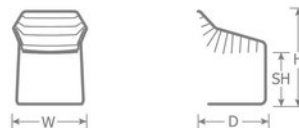

Cantilever #033

Designer: Hoisl/Andreucci

DETAILS

H	W	D	SH	Lbs
31.5"	23"	24"	18"	19

Indoor/Outdoor Lounge
Chair

E-coated powder coat finish

Cushion Options [HERE](#)

Frame: Tubular Steel

Seat/Back: Wrought Iron

Stackability: 4

SHIPPING

Master Pack Quantity: 4

Master Pack Dimensions: 34"x25"x28"

Master Pack Weight: 86 Lbs.

Master Cartons/Pallet: 6

Freight Class: 125