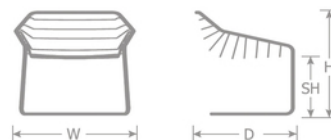

DETAILS

H	W	D	SH	Lbs
33"	27"	28.5"	16"	29.4

Indoor/Outdoor Lounge Chair

E-coated powder coat finish

Cushion Options [HERE](#)

Frame: Tubular Steel

Seat/Back: Wrought Iron

Stackability: 4

SHIPPING

Master Pack Quantity: 2

Master Pack Dimensions: 34"x33"x30"

Master Pack Weight: 58 Lbs.

Master Cartons/Pallet: 2

Freight Class: 250

FOB: PA 17042

Quick Ship Finishes: