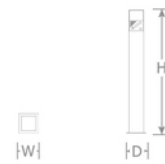

DETAILS

H	W	D	Lbs
39.5"	6.5"	6.5"	26

Outdoor Stand Up Ashtray

Galvanized steel & Stainless steel top

Locking system

Bolt down

Made in Spain

Frame: Steel

SHIPPING

Master Pack Quantity: 1

Master Pack Dimensions: 41"x7"x7"

FOB: PA 17042

Quick Ship Finishes:

Glossy Grey Brown RAL 8019