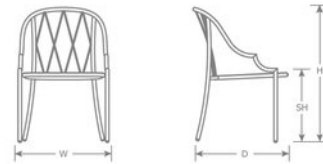

DETAILS

H	W	D	SH	Lbs
33"	22.5"	23.5"	17"	14

Outdoor/Indoor Stacking Side Chair

E-coated powder coat finish

*Cushions sold separately

Frame: Steel

Seat/Back: Solid Steel / Tubular Steel

Stackability: 4

SHIPPING

Master Pack Quantity: 2

Master Pack Dimensions: 23"x26.5"x36"

Master Pack Weight: 38 Lbs.

Master Cartons/Pallet: 6

FOB: PA 17042

Special Order Ship Finishes:

22 A/Iron