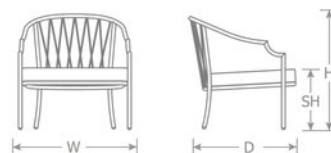

DETAILS

H	W	D	Lbs
31"	30.5"	30"	19.5

Outdoor/Indoor Lounge Chair

E-coated powder coat finish

Frame: Tubular Steel

Seat/Back: Solid Steel / Tubular Steel

SHIPPING

Master Pack Quantity: 1

Master Pack Dimensions: 32"x32.5"x32.5"

Master Pack Weight: 30 Lbs.

FOB: PA 17042

Special Order Ship Finishes:

22 A/Iron

24 A/Black

32 A/Ice White

41 A/Bronze