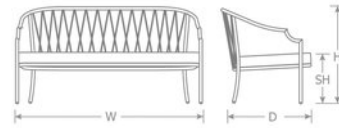

Como Loveseat #1205

Designer: Angeletti / Ruzza

DETAILS

H	W	D	Lbs
31"	61"	30"	36

Outdoor/Indoor Lounge Loveseat

E-coated powder coat finish

Frame: Tubular Steel

Seat/Back: Solid Steel / Tubular Steel

SHIPPING

Master Pack Quantity: 1

Master Pack Dimensions: 31"x32.5"x63"

Master Pack Weight: 50 Lbs.

FOB: PA 17042

Special Order Ship Finishes:

22 A/Iron

24 A/Black