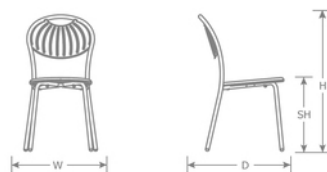

DETAILS

H	W	D	SH	Lbs
32.5"	18"	21"	18"	10.5

Outdoor/Indoor Stacking Side Chair

E-coated powder coat finish

Frame: Steel

Seat/Back: Steel with Design Pattern

Stackability: 8

SHIPPING

Master Pack Quantity: 4

Master Pack Dimensions: 41.5"x26"x19"

Master Pack Weight: 52 Lbs.

FOB: PA 17042

Quick Ship Finishes:

- 
22 A/Iron
- 
23 A/White
- 
62 A/Curry Yellow

Special Order Ship Finishes:

- | | | | | | |
|--|--|---|---|--|--|
| 
16
A/Marine
Blue | 
17
A/Military
Green | 
24
A/Black | 
26
A/Maple
Red | 
32 A/Ice
White | 
37 A/Moss
Grey |
| 
41
A/Bronze | 
48 A/Navy | 
50
A/Cherry | 
60
A/Green | 
61 A/Blue | 
71
A/Taupe |
| 
72
A/Cloud
Grey | 
73
A/Cement | 
75 A/Dark
Green | 
86
A/Corten | 
95
A/Sand | |