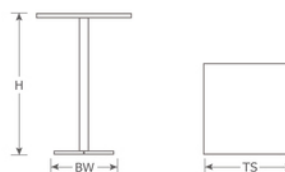

DETAILS

H	BW	TS	Lbs
41.5"	20"	28" Sq"	33.5

Download Collection Brochure [HERE](#)

Outdoor/Indoor Tilt Top Nesting Bar Table

E-Coated powder coat finish

Top Thickness: 3/4"

Top: Solid Steel

Base: Solid Steel

Assembly Required: Yes

SHIPPING

Master Pack Quantity: 1

Master Pack Dimensions: 48"x5"x29"

Master Pack Weight: 38 Lbs.

Master Cartons/Pallet: 15

Freight Class: 70

FOB: PA 17042