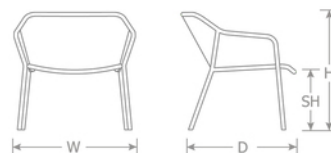

DETAILS

H	W	D	SH	AH	Lbs
29.5"	30.5"	28.5"	15"	24"	15

Download Collection Brochure [HERE](#)

Outdoor/Indoor Lounge Chair

E-coated powder coat finish

Frame: Tubular Steel

Seat/Back: Extended Steel Mesh

Stackability: 4

SHIPPING

Master Pack Quantity: 2

Master Pack Dimensions: W 33.5" x D 31" x H 31"

Master Pack Weight: 38 Lbs.

FOB: PA 17042

Quick Ship Finishes:

- 
23 A/White
- 
24 A/Black
- 
73 A/Cement

Special Order Ship Finishes: