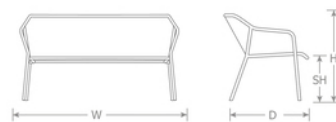

DETAILS

H	W	D	SH	AH	Lbs
29.5"	55"	28.5"	15"	24"	29.5

Download Collection Brochure [HERE](#)

Outdoor/Indoor Lounge Loveseat

E-coated powder coat finish

Frame: Tubular Steel

Seat/Back: Extended Steel Mesh

Stackability: 2