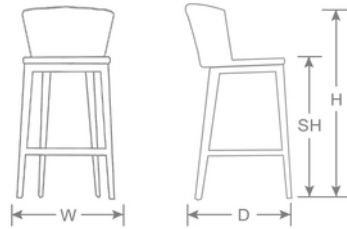

DETAILS

H	W	D	SH	Lbs
40"	22.5"	23"	30"	12.5

Outdoor/Indoor Barstool

Frame: Aluminum

Seat/Back: All-Weather Wicker

SHIPPING

FOB: PA 17042

Quick Ship Finishes: