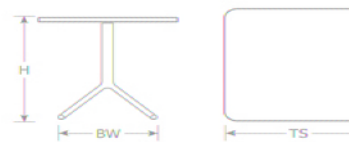

DETAILS

H	TS	Lbs
29"	28" Sq"	26

Download Collection Brochure [HERE](#)

Outdoor/Indoor Tilt Top Nesting Table

Advanced Collection

Top: Aluminum
 Base: Square Aluminum Legs
 Assembly Required: Yes

SHIPPING

Master Pack Quantity: 1
 Master Pack Dimensions: 2 boxes per item: 22.5"x22.5"x13" & 32.5"x32.5"x5"
 Master Pack Weight: 34 Lbs.
 FOB: PA 17042