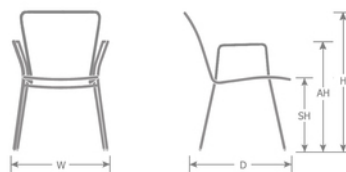

DETAILS

H	W	D	SH	AH	Lbs
32"	24"	22"	18"	26"	15.5

Outdoor/Indoor Stacking
Armchair

E-coated powder coat finish

Frame: Tubular Steel

Seat/Back: Perforated Steel Mesh

Stackability: 12

SHIPPING

Master Pack Quantity:	4
Master Pack Dimensions:	47"x24"x26"
Master Pack Weight:	68 Lbs.
Master Cartons/Pallet:	6
Freight Class:	150
FOB:	PA 17042

Quick Ship Finishes:

Special Order Ship Finishes: