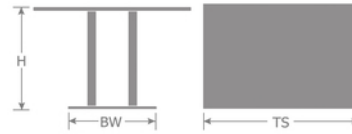

DETAILS

H	BW	TS	Lbs
29.5"	20.5"	48" x 32" "	92

Outdoor/Indoor Table

E-coated powder coat finish

Top Thickness: 1 3/8"

Top: Solid Steel

Base: Solid Steel

Assembly Required: Yes

SHIPPING

Master Pack Quantity: 1

Master Pack Dimensions: 2 boxes per item:  
39"x24"x4" & 51"x37"x5"

Master Pack Weight: 101 Lbs.

Master Cartons/Pallet: 5

Freight Class: 92.5

FOB: PA 17042

Quick Ship Finishes: