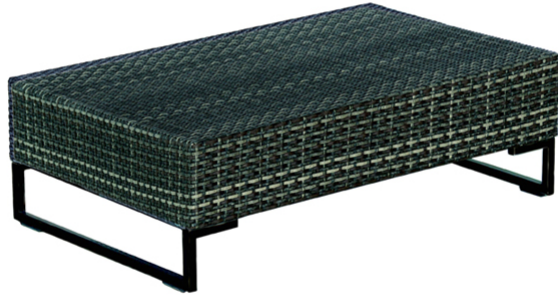

DETAILS

H	W	D	Lbs
12.5"	40"	24"	22.5

Outdoor Ottoman or Low Table

Cushion for ottoman is approx. 4" High

Cushions and Glass Sold Separately

Frame: Aluminum/Stainless Steel

Seat/Back: All-Weather Wicker

Assembly Required: Yes

SHIPPING

Master Pack Quantity:	1
Master Pack Dimensions:	42"x27"x11"
Master Pack Weight:	34 Lbs.
Density:	6.2
Master Cartons/Pallet:	8
Freight Class:	150
FOB:	PA 17042

Quick Ship Finishes:

41 A/Bronze + 43 Dark Multicolor Wicker