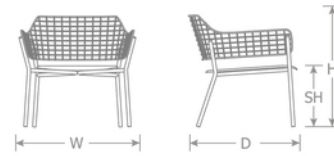

DETAILS

H	W	D	SH	AH	Lbs
29"	30"	28.5"	16"	25"	19

Download Collection Brochure [HERE](#)

Outdoor/Indoor Stacking Lounge Chair

Powder coat finish

Frame: Aluminum

Seat/Back: Steel & Teak Slats

Stackability: 4

SHIPPING

Master Pack Quantity: 2

Master Pack Dimensions: 34"x 32"x 31"

Master Pack Weight: 49 Lbs.

Density: 2

Freight Class: 250

FOB: PA 17042

Special Order Ship Finishes: