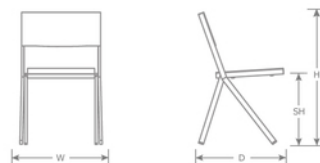

DETAILS

H	W	D	SH	Lbs
30.5"	19"	20.5"	18"	14

Download Collection Brochure [HERE](#)

Outdoor/Indoor Stacking Side Chair

E-coated powder coat finish

Advanced Collection

Frame: Steel

Seat/Back: Aluminum

Stackability: 10

SHIPPING

Master Pack Quantity: 4

Master Pack Dimensions: 21.5"x29"x40"

Master Pack Weight: 65 Lbs.

FOB: PA 17042

Special Order Ship Finishes:

22 A/Iron