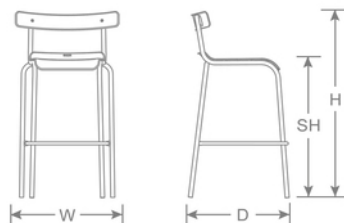

DETAILS

H	W	D	SH	Lbs
40"	24"	21.5"	30"	17

Outdoor/Indoor Stacking Barstool

E-coated powder coat finish

Frame: Tubular Steel

Seat/Back: Solid Steel

Stackability: 4

SHIPPING

Master Pack Quantity: 4

Master Pack Dimensions: 49"x31"x26"

Master Pack Weight: 74 Lbs.

Master Cartons/Pallet: 6

FOB: PA 17042

Quick Ship Finishes:

Special Order Ship Finishes: