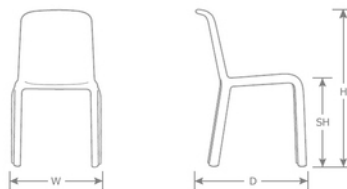

DETAILS

H	W	D	SH	Lbs
31.5"	18.5"	21.5"	18"	9.5

Outdoor/Indoor Stacking Side Chair

Made in Italy

*Special Order colors may require min quantity?s

Frame: PPL

Seat/Back: PPL

Stackability: 8

SHIPPING

Master Pack Quantity: 4

Master Pack Dimensions: 27"x20"x38"

Master Pack Weight: 44 Lbs.

Freight Class: 150

FOB: PA 17042

Quick Ship Finishes: