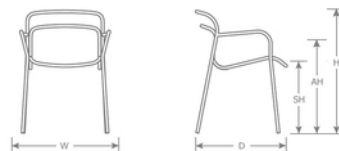

DETAILS

H	W	D	SH	AH	Lbs
30.5"	23"	23"	18"	26"	14

Outdoor/Indoor Stacking Armchair

E-coated powder coat finish

Frame: Tubular Steel

Seat/Back: Extended Steel Mesh

Stackability: 8

SHIPPING

Master Pack Quantity: 4

Master Pack Dimensions: 36.5"x31"x25"

Master Pack Weight: 61 Lbs.

Master Cartons/Pallet: 6

FOB: PA 17042

Quick Ship Finishes:

Special Order Ship Finishes: