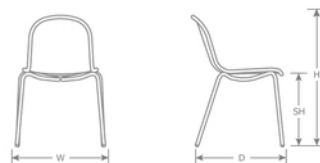

DETAILS

H	W	D	SH	Lbs
31.5"	21.5"	22.5"	18"	11

Outdoor/Indoor Stacking Side Chair

E-coated powder coat finish

Frame: Steel

Seat/Back: Extended Steel Mesh

Stackability: 8

SHIPPING

Master Pack Quantity: 4

Master Pack Dimensions: 22"x27"x37.5"

Master Pack Weight: 53 Lbs.

FOB: PA 17042

Quick Ship Finishes:

- 
60 A/Green
- 
73 A/Cement
- 
87 A/Copper LIMITED QTY

Special Order Ship Finishes: