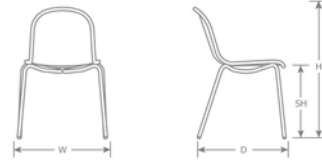

DETAILS

H	W	D	SH	Lbs
31.5"	21.5"	22.5"	18"	11

Outdoor/Indoor Stacking Side Chair

E-coated powder coat finish

Frame: Steel

Seat/Back: Extended Steel Mesh

Stackability: 8

SHIPPING

Master Pack Quantity: 4

Master Pack Dimensions: 22"x27"x37.5"

Master Pack Weight: 53 Lbs.

FOB: PA 17042

Quick Ship Finishes:

87 A/Copper LIMITED QTY