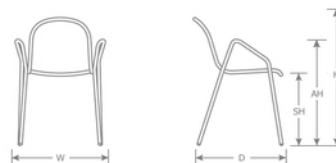

DETAILS

H	W	D	SH	AH	Lbs
31.5"	22.5"	22.5"	18"	26"	11

Outdoor/Indoor Stacking Armchair

E-coated powder coat finish

Frame: Tubular Steel

Seat/Back: Extended Steel Mesh

Stackability: 8

SHIPPING

Master Pack Quantity: 4

Master Pack Dimensions: 44"x24.5"x22"

Master Pack Weight: 55 Lbs.

Master Cartons/Pallet: 6

FOB: PA 17042

Quick Ship Finishes:

Special Order Ship Finishes: