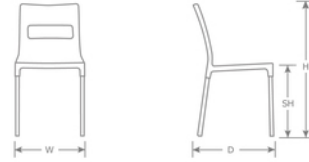

DETAILS

H	W	D	SH	Lbs
33"	19.5"	21"	18"	7.5

Outdoor Stacking Side chair

Frame: PPL/Aluminum

Seat/Back: PPL

Stackability: 6

SHIPPING

Master Pack Quantity: 4

Master Pack Dimensions: 5"

FOB: PA 17042

Quick Ship Finishes:

05-22 Anthracite

05-59 Green

05-66 Orange