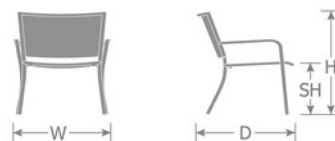

DETAILS

H	W	D	SH	AH	Lbs
31"	29"	31"	13"	25"	24.4

Indoor/Outdoor Lounge Chair

E-coated powder coat finish

*Cushions sold separately

Frame: Tubular Steel

Seat/Back: Small Interlace Steel Mesh

Stackability: 4

SHIPPING

Master Pack Quantity:	2
Master Pack Dimensions:	34"x34"x30"
Master Pack Weight:	53 Lbs.
Density:	3
Master Cartons/Pallet:	3
Freight Class:	250
FOB:	PA 17042

Special Order Ship Finishes: