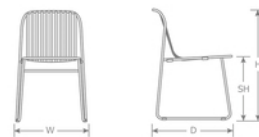

DETAILS

H	W	D	SH	Lbs
30.5"	19.5"	22.5"	18"	14.5

Outdoor/Indoor Stacking Side Chair

E-coated powder coat finish

Advanced Collection

Frame: Steel

Seat/Back: Wrought Iron

Stackability: 8

SHIPPING

Master Pack Quantity: 4

Master Pack Dimensions: 26"x21.5"x36"

Master Pack Weight: 68 Lbs.

FOB: PA 17042

Quick Ship Finishes:

23 A/White

24 A/Black