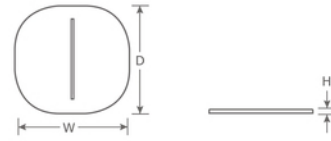

DETAILS

H	W	D	Lbs
1"	15.5"	15"	0.5

Outdoor/Indoor Seat Cushion

Molded Polyester Fabric, with clips

See Related tab for product fitment

SHIPPING

FOB: PA 17042

Special Order Ship Finishes: