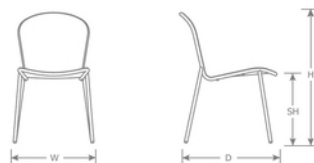

DETAILS

H	W	D	SH	Lbs
32.5"	20.5"	24.5"	18"	10

Outdoor/Indoor Stacking Side Chair

E-coated powder coat finish

Frame: Tubular Steel

Seat/Back: Extended Steel Mesh

Stackability: 8

SHIPPING

Master Pack Quantity: 4

Master Pack Dimensions: 39.5"x30"x21.5"

Master Pack Weight: 52 Lbs.

FOB: PA 17042

Special Order Ship Finishes:

- | | | | | | |
|--|--|---|--|---|---|
| 
16
A/Marine
Blue | 
17
A/Military
Green | 
22 A/Iron | 
23
A/White | 
24
A/Black | 
26
A/Maple
Red |
| 
32 A/Ice
White | 
37 A/Moss
Grey | 
41
A/Bronze | 
48 A/Navy | 
50
A/Cherry | 
60
A/Green |
| 
61 A/Blue | 
62
A/Curry
Yellow | 
71
A/Taupe | 
72
A/Cloud
Grey | 
73
A/Cement | 
75 A/Dark
Green |
| 
86
A/Corten | 
95
A/Sand | | | | |