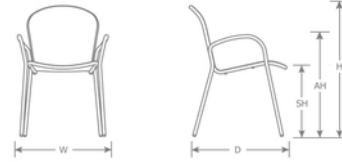

DETAILS

H	W	D	SH	AH	Lbs
32.5"	23"	24.5"	18"	26"	12.5

Outdoor/Indoor Stacking Armchair

E-coated powder coat finish

Frame: Tubular Steel

Seat/Back: Extended Steel Mesh

Stackability: 8

SHIPPING