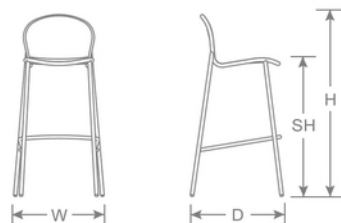

DETAILS

H	W	D	SH	Lbs
40"	20"	20.5"	30"	12.5

Outdoor/Indoor Stacking Barstool

E-coated powder coat finish

Frame: Tubular Steel

Seat/Back: Extended Steel Mesh

Stackability: 8

SHIPPING