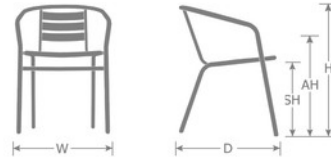

DETAILS

H	W	D	SH	AH	Lbs
28.5"	21.5"	22.5"	18"	26"	9

Outdoor/Indoor Stacking Armchair

Frame: Tubular Aluminum

Seat/Back: Aluminum Slats

Stackability: 8

SHIPPING

Master Pack Quantity: 4

Master Pack Dimensions: 24"x26"x47"

Master Pack Weight: 34 Lbs.

Density: 2.3

Master Cartons/Pallet: 6

Freight Class: 250

FOB: PA 17042

Quick Ship Finishes:

00 Polished Aluminum