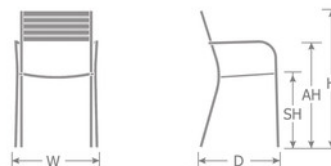

DETAILS

H	W	D	SH	AH	Lbs
33"	20.5"	21"	18"	26"	14

Outdoor/Indoor Stacking Armchair

E-coated powder coat finish

Frame: Square Tube Steel

Seat/Back: Steel & Teak Slats

Stackability: 6

SHIPPING

Master Pack Quantity: 4

Master Pack Dimensions: 39"x26"x22"

Master Pack Weight: 67 Lbs.

Density: 5.9

Master Cartons/Pallet: 6

Freight Class: 150

FOB: PA 17042

Quick Ship Finishes: