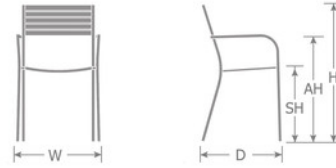

DETAILS

H	W	D	SH	AH	Lbs
33"	20.5"	21"	18"	26"	15

Outdoor/Indoor Stacking Armchair

E-coated powder coat finish

Frame: Square Tube Steel

Seat/Back: Steel Slats

Stackability: 6

SHIPPING

Master Pack Quantity: 4

Master Pack Dimensions: 38"x26"x22"

Master Pack Weight: 76 Lbs.

Density: 6.5

Master Cartons/Pallet: 6

Freight Class: 125

FOB: PA 17042

Quick Ship Finishes: