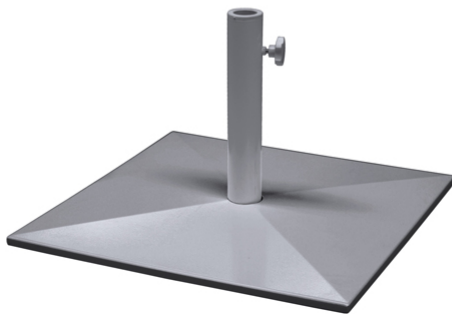

DETAILS

H	W	Lbs
15"	24"	65

24" Sq, 65 Lbs Base

Steel with E-coated powder coat finish

Holds up to 2" dia pole

Suitable for umbrella used in table

Base: Solid Steel

Assembly Required: Yes

SHIPPING

Master Pack Quantity:	1
Master Pack Dimensions:	28"x27"x6"
Master Pack Weight:	70 Lbs.
Density:	27.3
Master Cartons/Pallet:	10
Freight Class:	85
FOB:	PA 17042

Quick Ship Finishes:

20 Glossy Aluminum