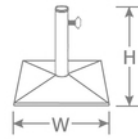

DETAILS

H	W	Lbs
15"	24"	65

24" Sq, 65 Lbs Base

Steel with E-coated powder coat finish

Holds up to 2" dia pole

Suitable for umbrella used in table

Base: Solid Steel

Assembly Required: Yes

SHIPPING

Master Pack Quantity:	1
Master Pack Dimensions:	28"x27"x6"
Master Pack Weight:	70 Lbs.
Density:	27.3
Master Cartons/Pallet:	10
Freight Class:	85
FOB:	PA 17042

Quick Ship Finishes:

20 Glossy Aluminum