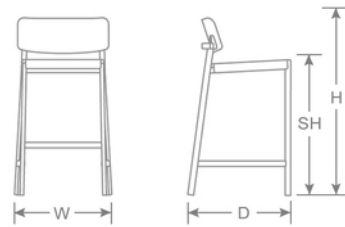

DETAILS

H	W	D	SH	Lbs
38"	21.5"	22.5"	30"	13

Download Collection Brochure [HERE](#)

Outdoor/Indoor Stacking Barstool

Frame: Aluminum

Seat/Back: Aluminum / Teak

Stackability: 2

SHIPPING

Master Pack Quantity: 2

Master Pack Dimensions: 28" x 22.5" x 42.5"

Master Pack Weight: 35 Lbs.

Density: 2

Freight Class: 250

FOB: PA 17042

Special Order Ship Finishes:

23