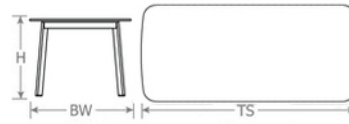

DETAILS

H	TS	Lbs
29.5"	84" x 40"	83

Download Collection Brochure [HERE](#)

Outdoor Table

Advanced Collection

Frame: Aluminum

Top: HPL

Assembly Required: Yes

SHIPPING

Master Pack Quantity: 1

Master Pack Dimensions: 94.5" x 6" x 44.5"

Master Pack Weight: 99 Lbs.

Density: 7.16

Freight Class: 125

FOB: PA 17042

Special Order Ship Finishes: