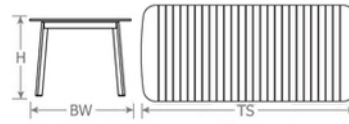

DETAILS

H	TS	Lbs
29.5"	88" x 40"	68.5

Download Collection Brochure [HERE](#)

Outdoor Table

Advanced Collection

Frame: Aluminum

Top: Solid Natural Teak Wood Slats

Assembly Required: Yes

SHIPPING

Master Pack Quantity: 1

Master Pack Dimensions: 68.5" x 6" x 43.5"

Master Pack Weight: 81 Lbs.

Density: 7.83

Freight Class: 125

FOB: PA 17042

Special Order Ship Finishes: