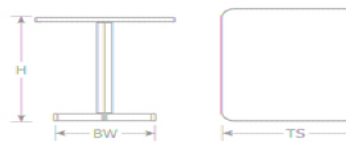

DETAILS

H	BW	TS	Lbs
29"	29.5"	31" Sq"	19.5

Download Collection Brochure [HERE](#)

Outdoor Table

Advance Collection

Frame: Aluminum

Top: Solid Natural Teak Wood Slats

Assembly Required: Yes

SHIPPING

Master Pack Quantity: 1

Master Pack Dimensions: 2 boxes per item: 24.5"x29"x5" & 34.5"x34.5"x3.5"

Master Pack Weight: 33 Lbs.

FOB: PA 17042

Special Order Ship Finishes:

23

A/White / 82 Teak