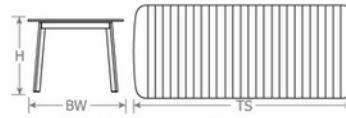

DETAILS

H	TS	Lbs
29.5"	71"+22"+22" x 40"	123

Download Collection Brochure [HERE](#)

Outdoor Table

Advanced Collection

Frame: Aluminum

Top: Solid Natural Teak Wood Slats

Assembly Required: Yes

SHIPPING

Master Pack Quantity: 1

Master Pack Dimensions: 75" x 6" x 43.5"

Master Pack Weight: 139 Lbs.

Density: 12.27

Freight Class: 85

FOB: PA 17042

Special Order Ship Finishes: