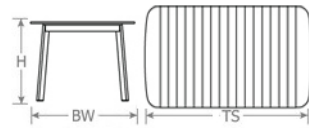

DETAILS

H	TS	Lbs
29.5"	66" x 40"	51

Download Collection Brochure [HERE](#)

Outdoor Table

Advanced Collection

Frame: Aluminum

Top: Solid Natural Teak Wood Slats

Assembly Required: Yes

SHIPPING

Master Pack Quantity: 1

Master Pack Dimensions: 68.5" x 6" x 43.5"

Master Pack Weight: 66 Lbs.

Density: 6.38

Freight Class: 125

FOB: PA 17042

Special Order Ship Finishes: