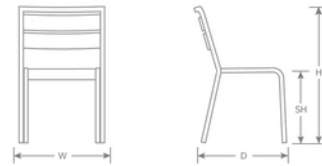

DETAILS

H	W	D	Lbs
30.5"	18.5"	21"	11

Outdoor/Indoor Side Chair

Wood-Look Aluminum Slats

Frame: Aluminum - Brushed

Seat/Back: Aluminum Slats

Stackability: 4

SHIPPING