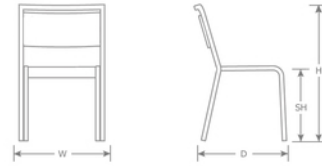

Sid #1030

Designer: emuamericas

DETAILS

H	W	D	Lbs
32.5"	18.5"	25.5"	9.5

Outdoor/Indoor Side Chair

Frame: Square Tube Aluminum

Seat/Back: All-Weather Wicker

SHIPPING