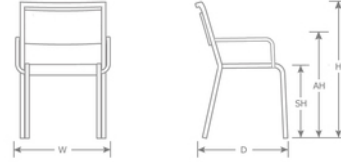

DETAILS

H	W	D	SH	AH	Lbs
32.5"	21.5"	25.5"	18"	25"	10.5

Outdoor/Indoor Stacking Armchair

Frame: Square Tube Aluminum

Seat/Back: All-Weather Wicker

SHIPPING

Master Pack Quantity: 6

FOB: PA 17042