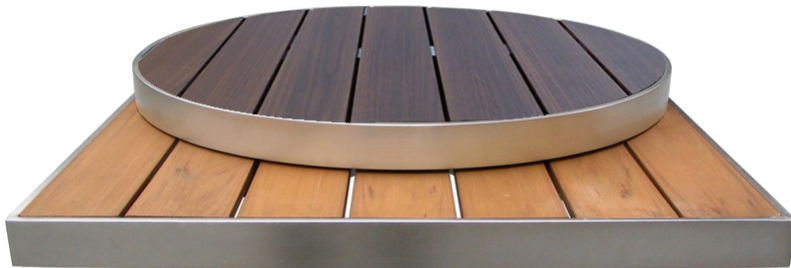

DETAILS

TS                      Lbs  
30" Dia"                10

Outdoor Table Top

Wood-Look Aluminum Slats

View Table Top & Base Fit Guide  
under Assembly instructions

Top Thickness: 1 3/4"

Top: Aluminum, Brushed

06

Brushed  
Aluminum  
+ 401 Oak

06

Brushed  
Aluminum  
+ 402  
Wenge

24

A/Black +  
400 Grey