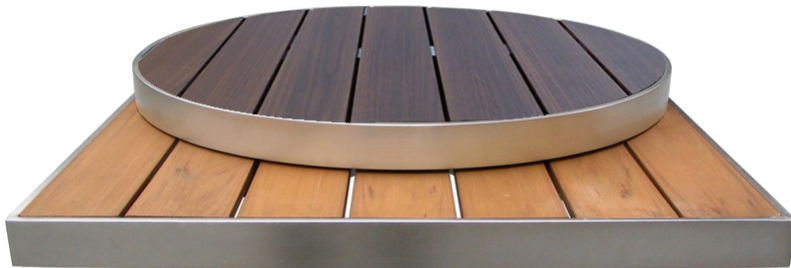

DETAILS

TS Lbs
26" Sq" 10

Outdoor Table Top

Wood-Look Aluminum Slats

View Table Top & Base Fit Guide
under Assembly instructions

Top Thickness: 1 3/4"

Top: Aluminum, Brushed

Quick Ship Finishes: