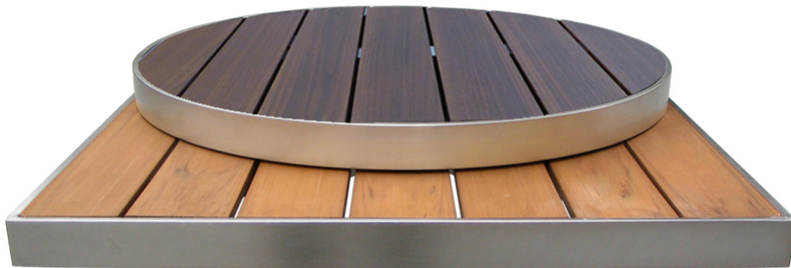

DETAILS

TS	Lbs
30" Sq"	12

Outdoor Table Top

Wood-Look Aluminum Slats

View Table Top & Base Fit Guide
under Assembly instructions

Top Thickness: 1 3/4"

Top: Aluminum, Brushed

SHIPPING