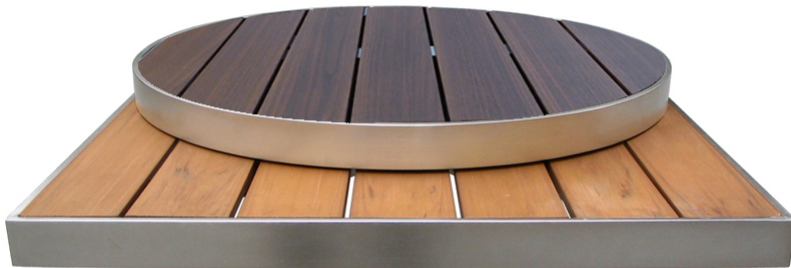

DETAILS

TS Lbs
35" Sq" 22

Outdoor Table Top

Wood-Look Aluminum Slats

View Table Top & Base Fit Guide
under Assembly instructions

Top Thickness: 1 3/4"

Top: Aluminum, Brushed

Assembly Required: Yes

SHIPPING

Master Pack Quantity: 1

Master Pack Dimensions: 37"x37"x2.5"

Master Pack Weight: 24 Lbs.

FOB: PA 17042

Quick Ship Finishes:

06

Brushed
Aluminum
+ 401 Oak

06

Brushed
Aluminum
+ 402
Wenge

24

A/Black +
400 Grey