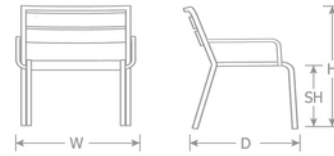

Sid Lounge #1720

Designer:

DETAILS

H	W	D	SH	AH	Lbs
31"	25.5"	27.5"	16"	24"	13.5

Outdoor/Indoor Stacking Lounge Chair

Frame: Tubular Aluminum

Seat/Back: Aluminum Slats

Stackability: 4