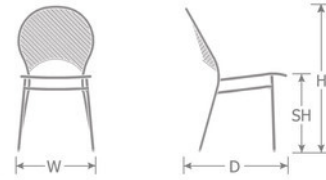

DETAILS

H	W	D	SH	Lbs
34.5"	19"	24.5"	18"	12.5

Heavy Duty Collection

Outdoor/Indoor Stacking Side Chair

E-coated powder coat finish

Frame: Tubular Steel

Seat/Back: Interlace Steel Mesh

Stackability: 4